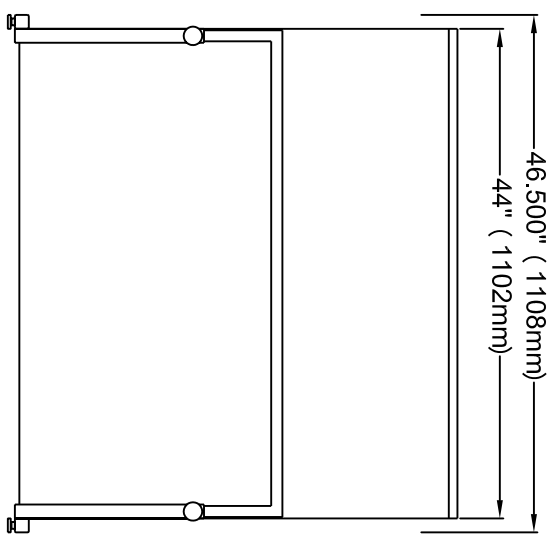

**TOP VIEW**

**GravityStack44 Mid-Size/ Large Plate Setup**  
**Position of Stacker to Vary with Processor Height**

**FRONT VIEW**

**REAR VIEW**