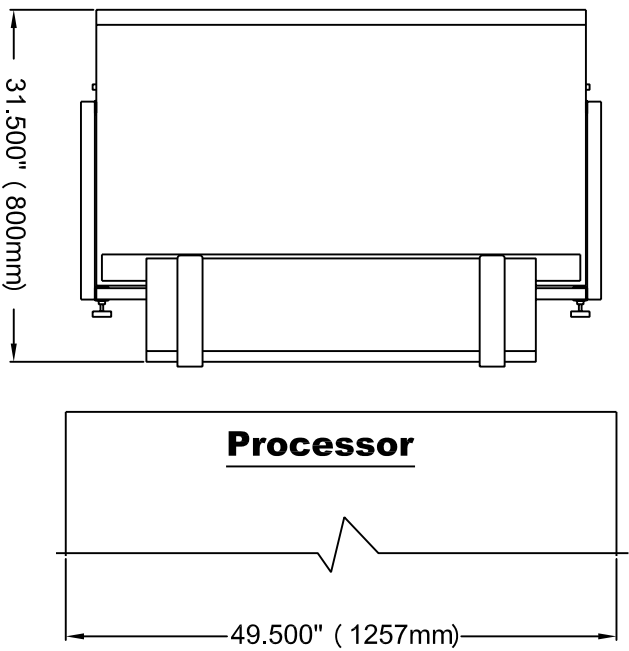

**TOP VIEW**

**GravityStack44 Mid-Size/ Large Plate Setup**  
**Position of Stacker to Vary with Processor Height**

**FRONT VIEW**

**REAR VIEW**