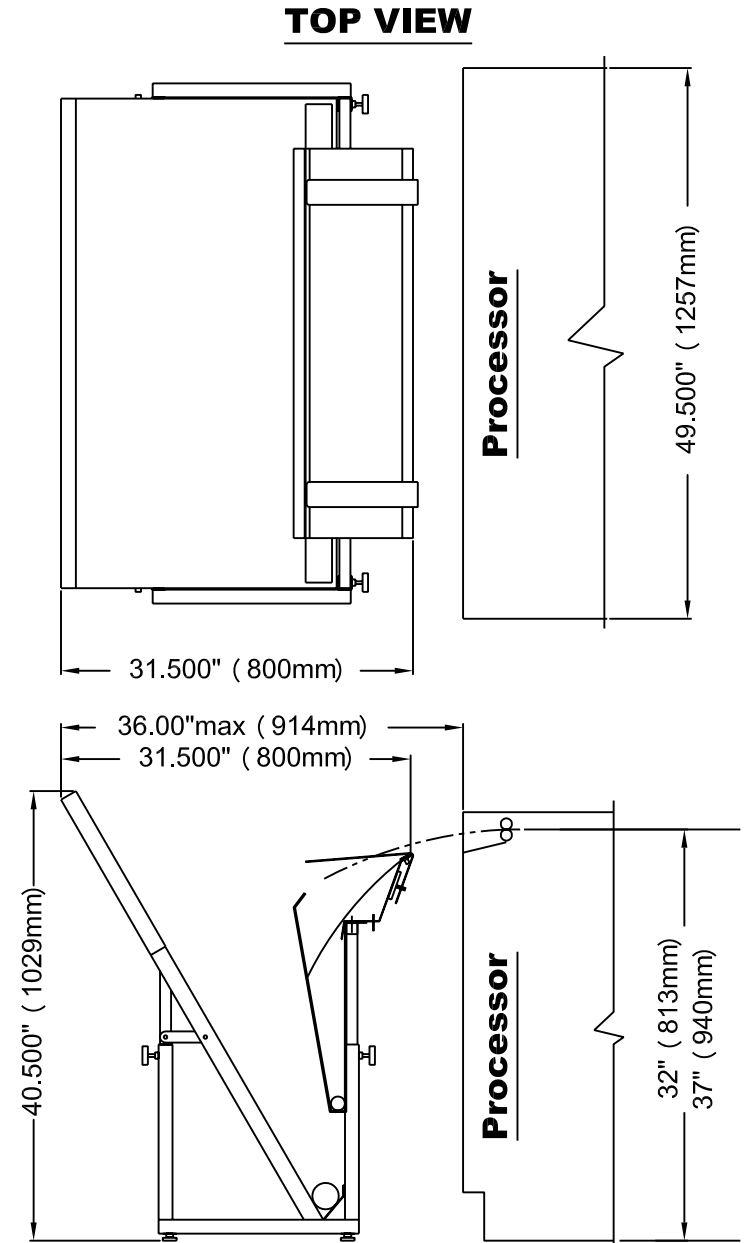

GravityStack44 Small/ Mid-Size/ Large Plate Setup

With PlateBasket Accessory

REAR VIEW

FRONT VIEW

SIDE VIEW