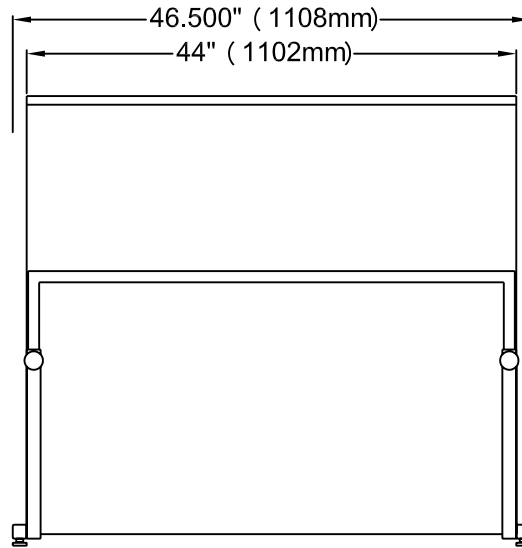

GravityStack44 Small/ Mid-Size/ Large Plate Setup

With PlateBasket Accessory

REAR VIEW

FRONT VIEW

SIDE VIEW