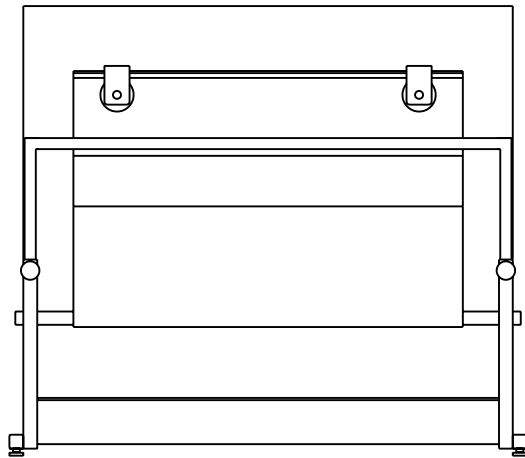

GravityStack44 Small/ Mid-Size/ Large Plate Setup

With PlateBasket Accessory

REAR VIEW

FRONT VIEW

SIDE VIEW