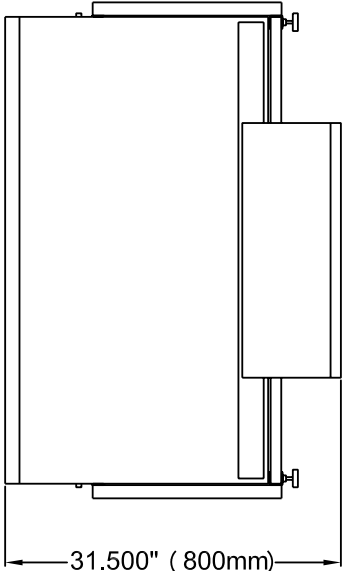

TOP VIEW

GravityStack44 Unit Dimensions

**Unit shown in largest configuration.
Unit weight= 80lb(30 Kg).
Shipping weight= 150lb(56Kg).
No electric power required.**

FRONT VIEW

SIDE VIEW

REAR VIEW