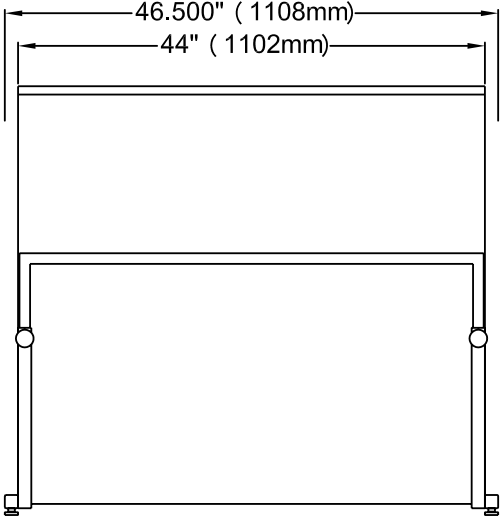

TOP VIEW

GravityStack44 Unit Dimensions

**Unit shown in largest configuration.
Unit weight= 80lb(30 Kg).
Shipping weight= 150lb(56Kg).
No electric power required.**

FRONT VIEW

SIDE VIEW

REAR VIEW