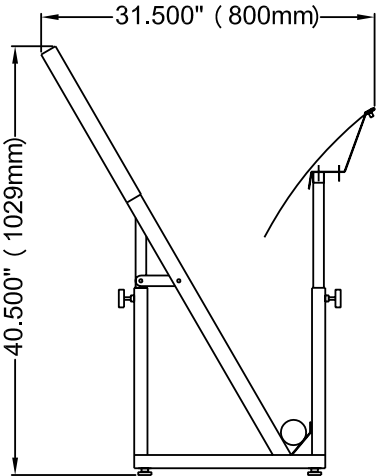

TOP VIEW

GravityStack44 Unit Dimensions

**Unit shown in largest configuration.
Unit weight= 80lb(30 Kg).
Shipping weight= 150lb(56Kg).
No electric power required.**

FRONT VIEW

SIDE VIEW

REAR VIEW