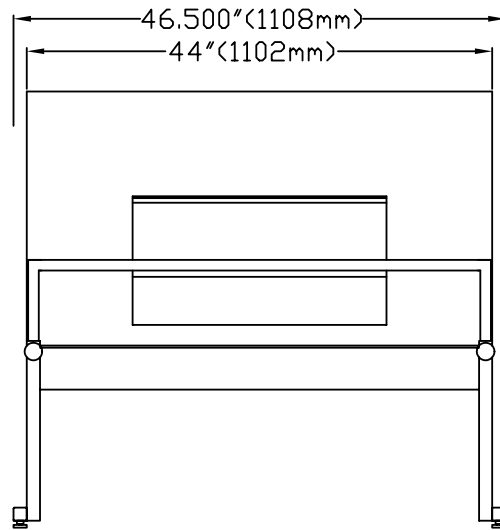

TOP VIEW

GravityStack44 Small Plate Setup

SIDE VIEW

REAR VIEW

FRONT VIEW