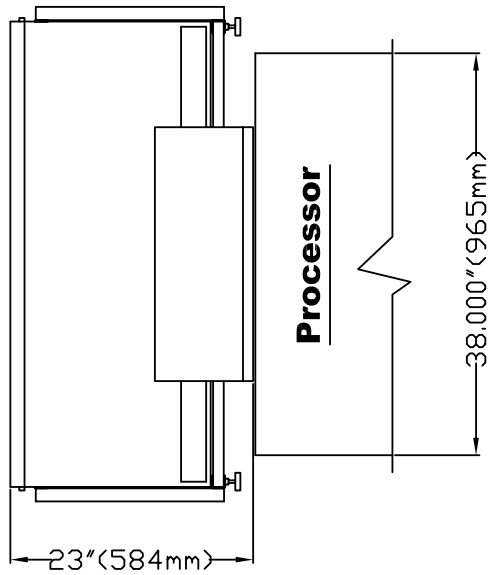

TOP VIEW

GravityStack44 Small Plate Setup

SIDE VIEW

REAR VIEW

FRONT VIEW