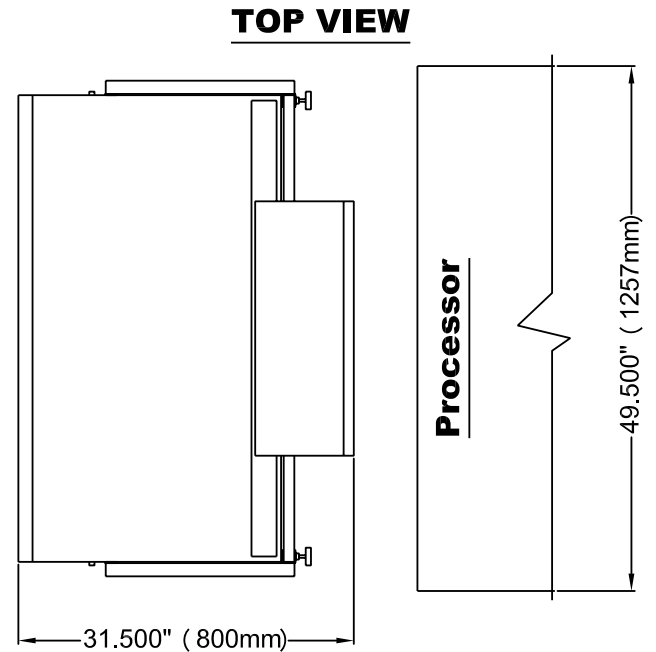

GravityStack44 Large/Small Plate Setup

REAR VIEW

FRONT VIEW

TOP VIEW

SIDE VIEW