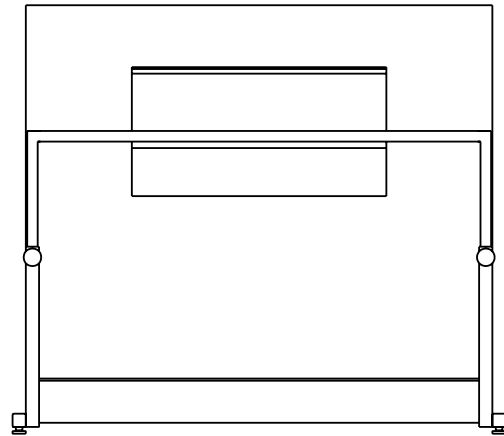

GravityStack44 Large/Small Plate Setup

REAR VIEW

FRONT VIEW

TOP VIEW

SIDE VIEW