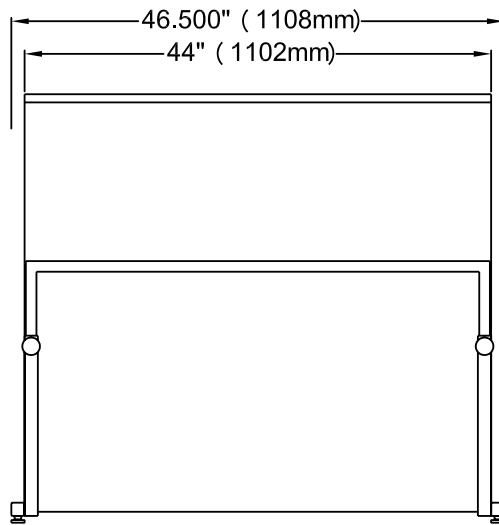

GravityStack44 Large/Small Plate Setup

REAR VIEW

FRONT VIEW

TOP VIEW

SIDE VIEW