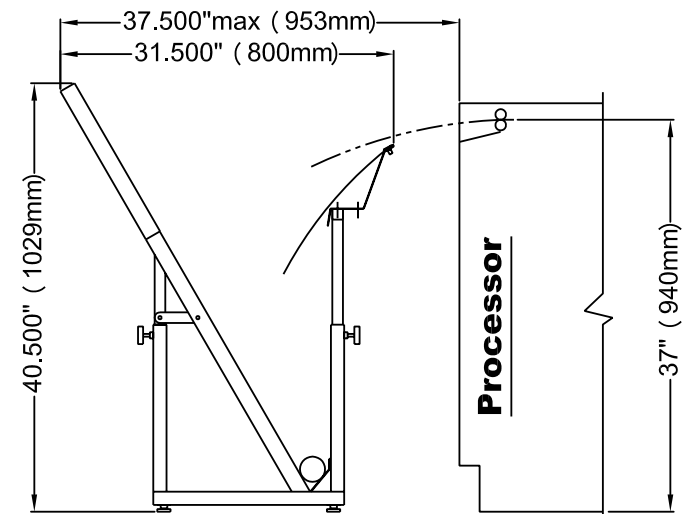

GravityStack44 Large/Small Plate Setup

REAR VIEW

FRONT VIEW

TOP VIEW

SIDE VIEW